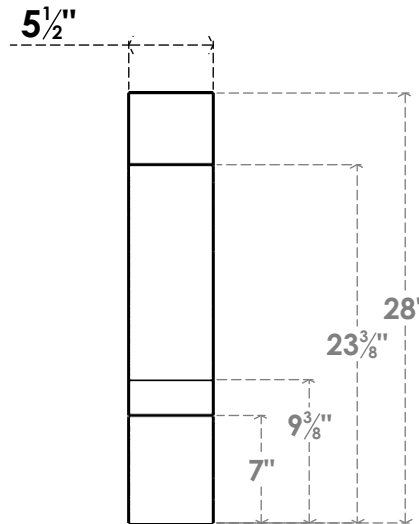

ITEM NUMBER: BRCPC055X20000X28000BOA

5 1/2"W X 20"D X 28"H BALBOA ARCHITECTURAL GRADE PVC CLOSED KNEE BRACE

SIDE PROFILE

FRONT PROFILE

ISOMETRIC

EKENA MILLWORK
2300 WEST MAIN ST.
CLARKSVILLE, TX 75426
TOLL FREE: 866-607-0453
WWW.EKENAMILLWORK.COM

NOTES

1. INSTALLATION TO BE COMPLETED IN ACCORDANCE WITH MANUFACTURER'S SPECIFICATIONS.
2. DRAWING MAY NOT BE TO SCALE
3. THIS DRAWING IS INTENDED FOR DESIGN AND PLANNING PURPOSES ONLY.
4. ALL INFORMATION CONTAINED HEREIN WAS CURRENT AT THE TIME OF DEVELOPMENT BUT MUST BE REVIEWED AND APPROVED BY THE PRODUCT MANUFACTURER TO BE CONSIDERED ACCURATE.
5. ARCHITECTURAL GRADE PVC PRODUCTS ARE MADE FROM EXPANDED CELLULAR PVC AND COME NATURALLY WHITE BUT MAY BE PAINTED