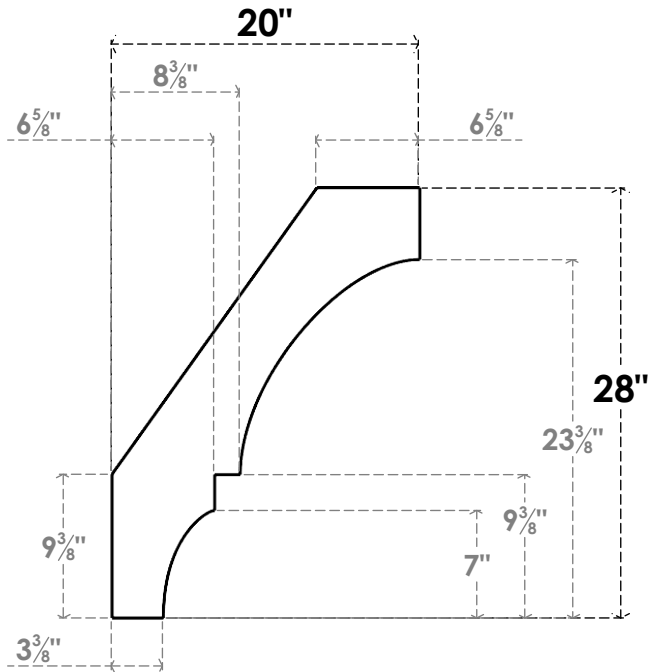

ITEM NUMBER: BRCPC055X20000X28000BOA

5 1/2"W X 20"D X 28"H BALBOA ARCHITECTURAL GRADE PVC CLOSED KNEE BRACE

SIDE PROFILE

FRONT PROFILE

ISOMETRIC

EKENA MILLWORK
2300 WEST MAIN ST.
CLARKSVILLE, TX 75426
TOLL FREE: 866-607-0453
WWW.EKENAMILLWORK.COM